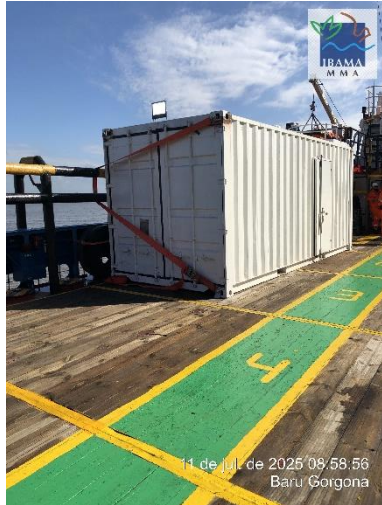

Container de Fauna no convés